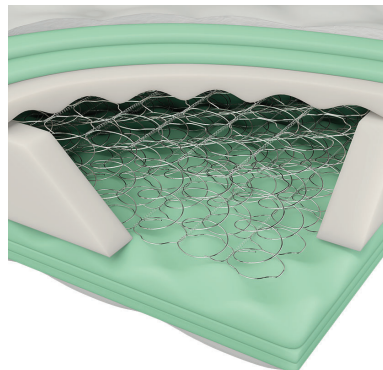

PARKSIDE AS28212SH

2 Sided | 12" Medium-Firm Tight Top

Built to deliver the best of both worlds — an initial cushioned feel balanced with correct ergonomic support. Enjoy great sleep and comfort on this balanced bed.

Profile	12"
Comfort Lever	Medium-Firm
Cover Fabric	Custom-Milled Damask
Quilt Layer	Medium SupportSense™ Foam (2 Layers)
Comfort Layer	Firm SupportSense™ Silhouette Foam
Coil Unit	Balance Spring™ Support System with 360° Foam Encasement
Double Sided	Identical layers of comfort on each side
Warranty	10 Year Non-Prorated

Custom-Milled Fabrics and Quality Covers

- Custom-milled fabrics chosen for durability and comfort
- Dual quilted layers create cradling comfort, added pressure relief, and improved durability

SupportSense™ Foam

- Delivers a comfortable sleep surface with firm support
- Long-lasting and resistant to body impressions

Silhouette Foam

- Rolling peaks and valleys contour to the body—for pressure relief, improved spinal alignment and breathability for perfect temperature
- Works with other mattress layers to distribute weight more evenly as you move, reducing partner disturbance